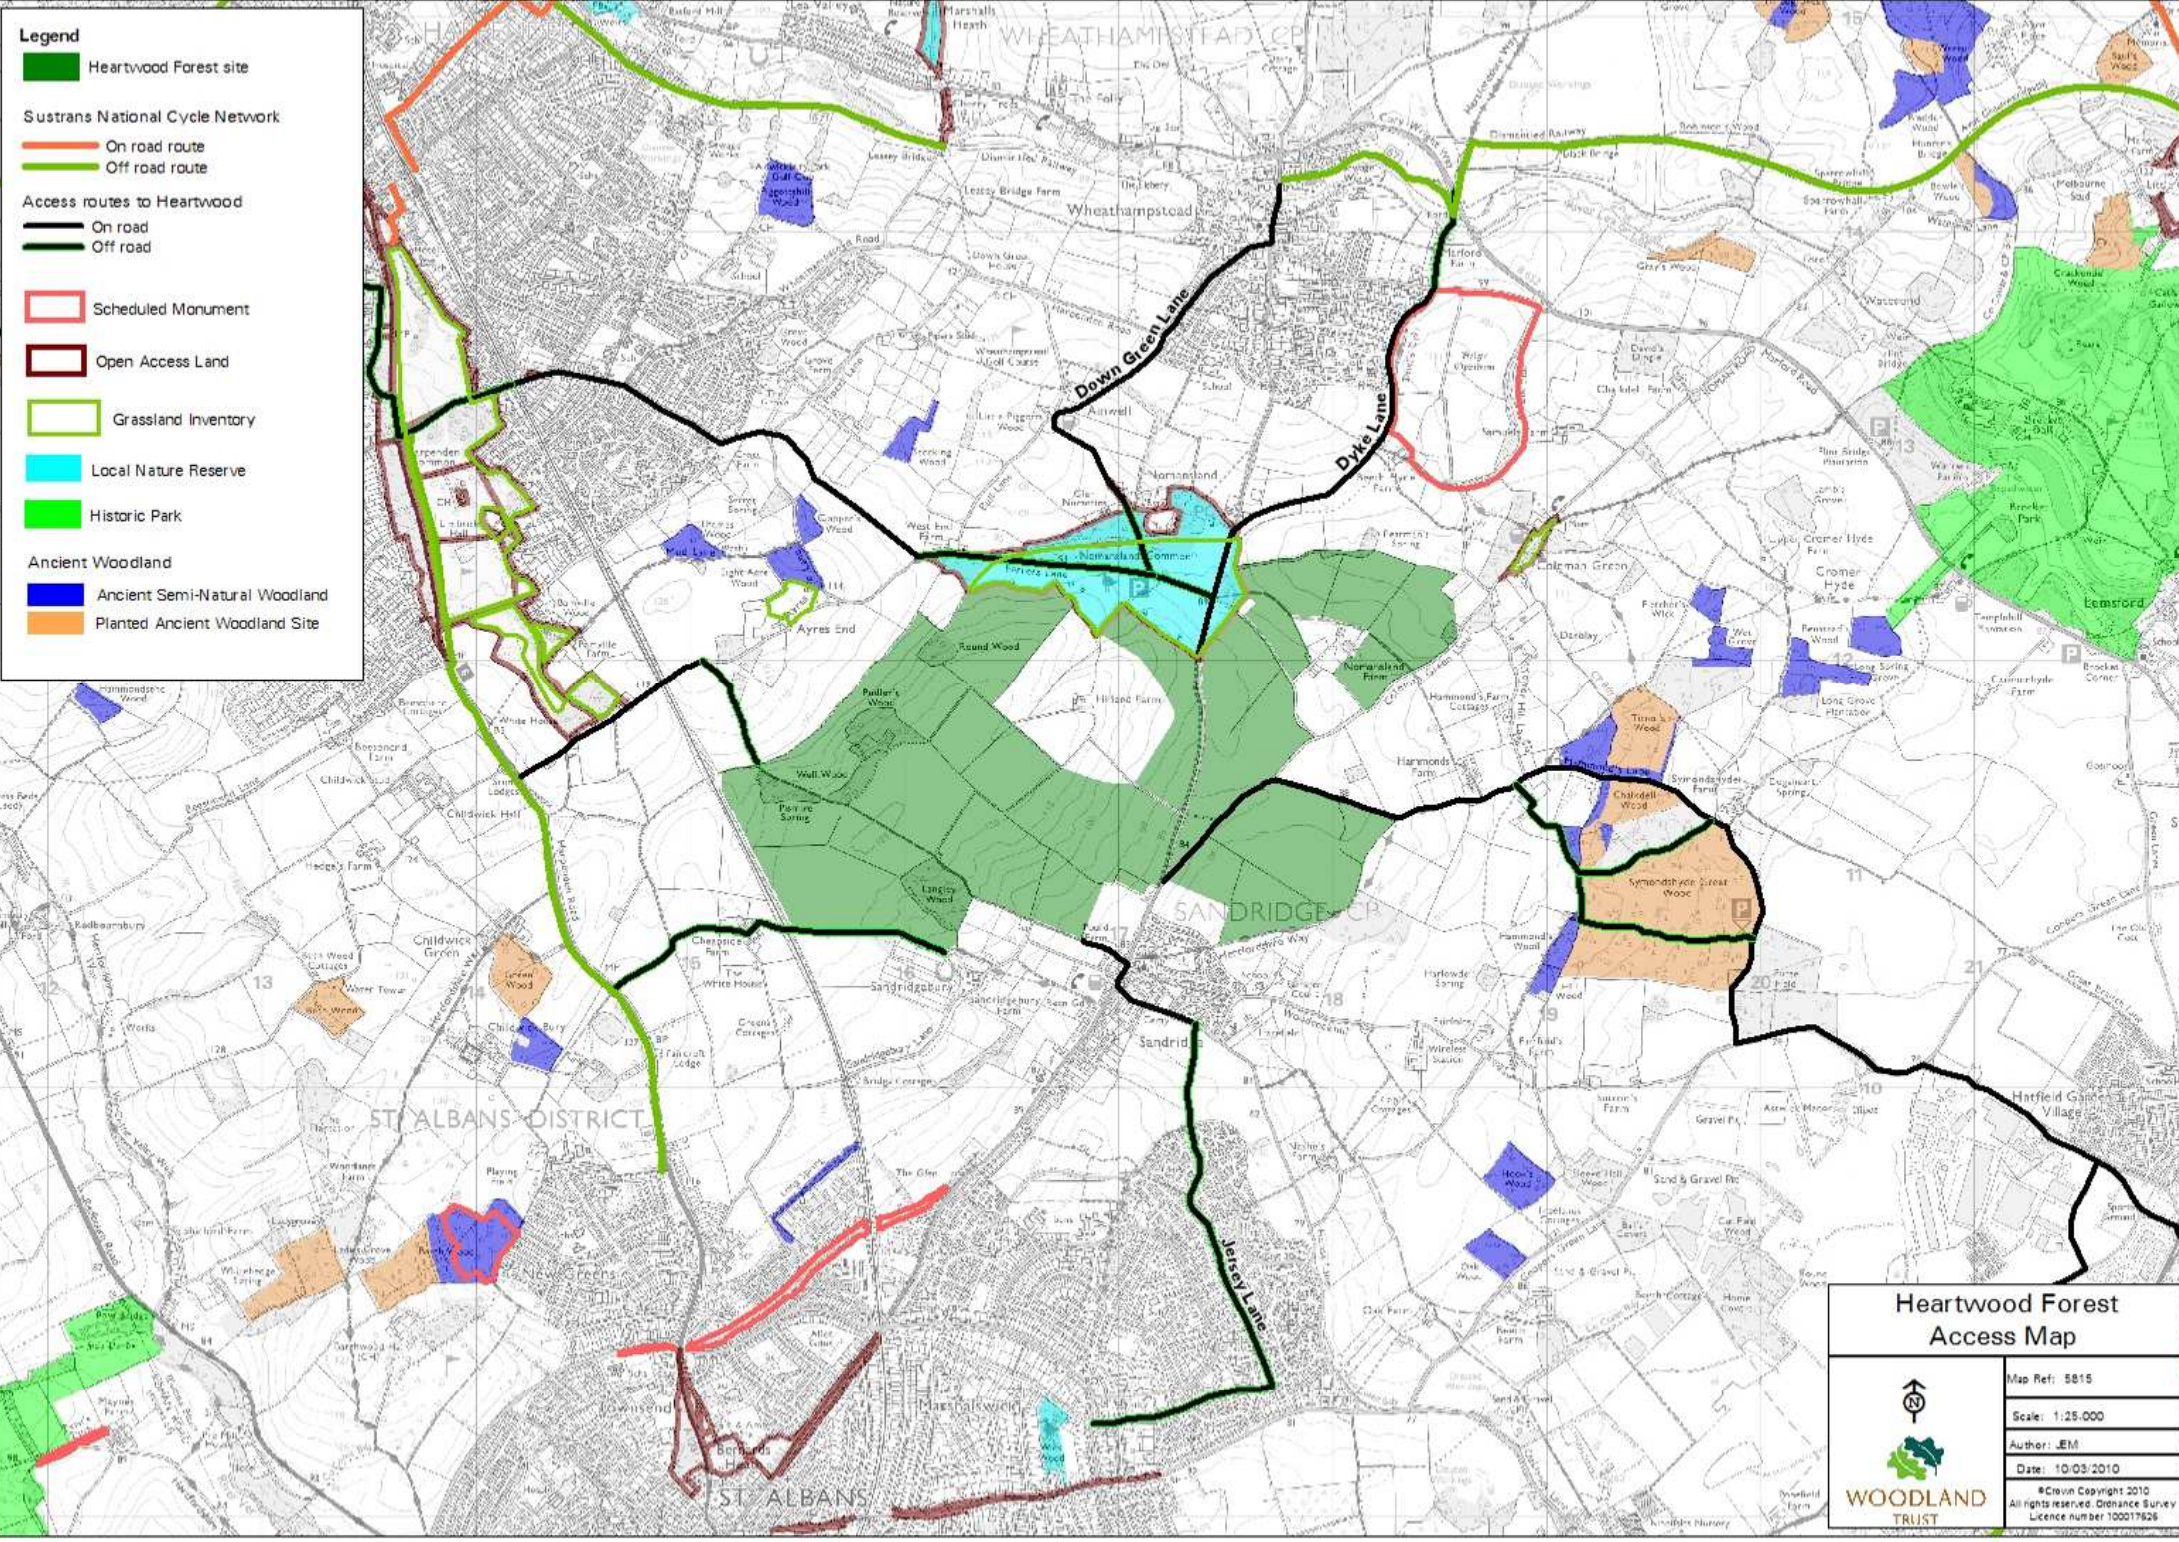

Legend

- Heartwood Forest site
- Sustrans National Cycle Network**
 - On road route
 - Off road route
- Access routes to Heartwood**
 - On road
 - Off road
- Scheduled Monument
- Open Access Land
- Grassland Inventory
- Local Nature Reserve
- Historic Park
- Ancient Woodland**
 - Ancient Semi-Natural Woodland
 - Planted Ancient Woodland Site

**Heartwood Forest
Access Map**

	Map Ref: 5815
	Scale: 1:25,000
	Author: JEM
	Date: 10/03/2010
© Crown Copyright 2010 All rights reserved. Ordnance Survey Licence number: 100019258	